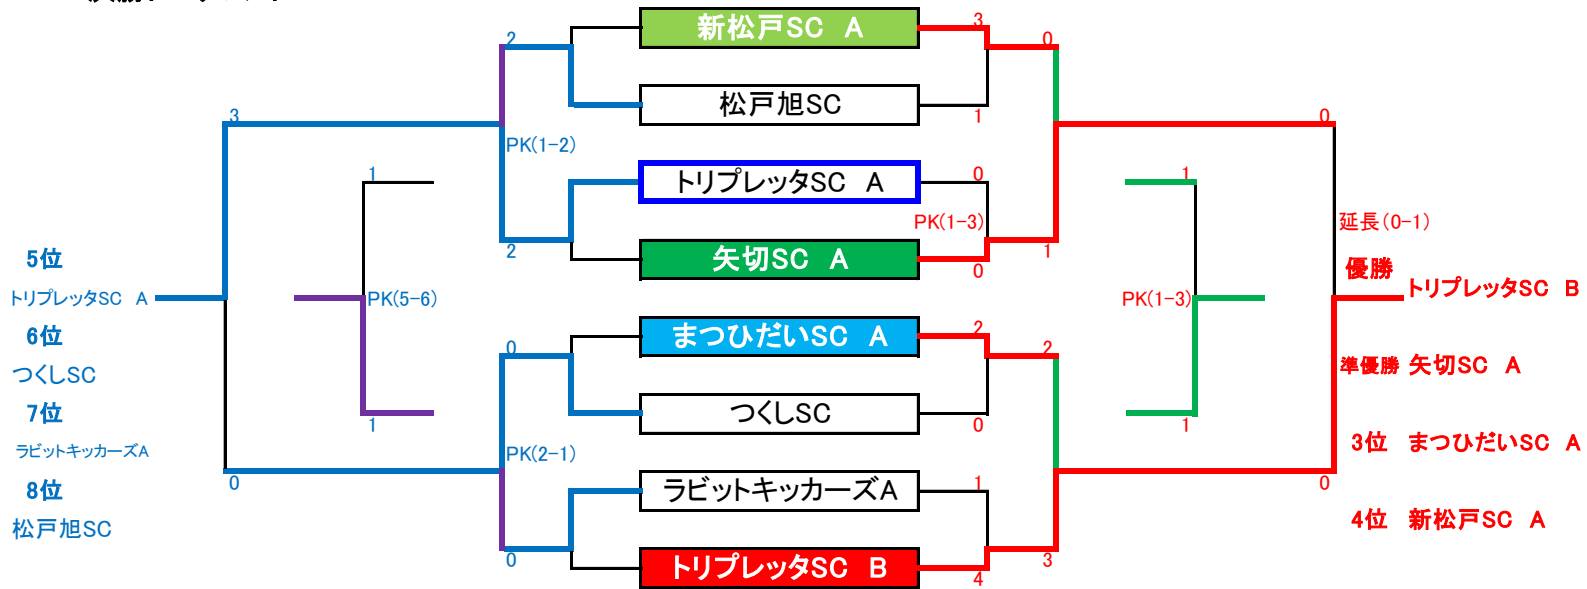

春季サッカー大会 決勝トーナメント、フレンドリーリーグ「6年生の部」 試合組合せ表

昨年度優勝:常盤平少年SC A 日程:2016/4/9 会場:主水サッカー場 試合時間:20-5-20

会場準備 07:30集合、各チームメジャー・ラインカーを持参の事、打合せ08:10(各チーム指導者1名本部前集合)
グラウンド設営は、各コート参加チームで作成する

決勝トーナメント

2位-①ブロック	六実SC A	まつひだいSC B	エクサス松戸SC	きぼうSC A	勝点	得点	失点	差	順位
六実SC A	*****	*****	3 A② 2	2 D⑤ 3	3	5	5	0	3
まつひだいSC B	*****	*****	0 C⑤ 3	0 B② 1	0	0	4	-4	4
エクサス松戸SC	2 A② 3	3 C⑤ 0	*****	*****	3	5	3	2	2
きぼうSC A	3 D⑤ 2	1 B② 0	*****	*****	6	4	2	2	1

2位-②ブロック	矢切SC B	六実SC B	FCアルマ	中部イーグルスSC	勝点	得点	失点	差	順位
矢切SC B	*****	*****	4 C② 0	2 B⑥ 0	6	6	0	6	1
六実SC B	*****	*****	0 A⑥ 2	1 D② 2	0	1	4	-3	4
FCアルマ	0 C② 4	2 A⑥ 0	*****	*****	3	2	4	-2	3
中部イーグルスSC	0 B⑥ 2	2 D② 1	*****	*****	3	2	3	-1	2

3位-①ブロック	上本郷SC	常盤平少年SC B	カンガルーFC B	松戸小金原FC A	勝点	得点	失点	差	順位
上本郷SC	*****	*****	5 A③ 0	1 D⑦ 5	3	6	5	1	3
常盤平少年SC B	*****	*****	5 C⑦ 0	0 B③ 0	4	5	0	5	1
カンガルーFC B	0 A③ 5	0 C⑦ 5	*****	*****	0	0	10	-10	4
松戸小金原FC A	5 D⑦ 1	0 B③ 0	*****	*****	4	5	1	4	2

3位-②ブロック	カンガルーFC A	松戸小金原FC B	FCTリム	常盤平少年SC A	勝点	得点	失点	差	順位
カンガルーFC A	*****	*****	0 C③ 4	0 B⑦ 2	0	0	6	-6	3
松戸小金原FC B	*****	*****	0 A⑦ 5	0 D③ 3	0	0	8	-8	4
FCTリム	4 C③ 0	5 A⑦ 0	*****	*****	6	9	0	9	1
常盤平少年SC A	2 B⑦ 0	3 D③ 0	*****	*****	6	5	0	5	2

4位-①ブロック	矢切SC C	DUC.SC	ラビットキッカーズB	勝点	得点	失点	差	順位	
矢切SC C	*****	1 C④ 0	1 C⑧ 3	*****	3	2	3	-1	2
DUC.SC	0 C④ 1	*****	0 C⑥ 2	*****	0	0	3	-3	3
ラビットキッカーズB	3 C⑧ 1	2 C⑥ 0	*****	*****	6	5	1	4	1

4位-②ブロック	きぼうSC B	高塚FC	新松戸SC B	勝点	得点	失点	差	順位	
きぼうSC B	*****	0 D④ 1	0 D⑧ 3	*****	0	0	4	-4	3
高塚FC	1 D④ 0	*****	0 D⑥ 5	*****	3	1	5	-4	2
新松戸SC B	3 D⑧ 0	5 D⑥ 0	*****	*****	6	8	0	8	1

グラウンドはよく確認のうえ移動してください

試合時間と審判割当 A・Bコート:③-①-②-⑤-④-⑦-⑥-⑨-⑧ C・Dコート:②-①-④-③-⑥-⑤-⑧-⑦

6年の部	A面				B面			
試合時間	対戦	審判割当		対戦	審判割当			
1試合 09:00~	新松戸SC A * 松戸旭SC	上本郷SC	カンガルーFC B	トリプレッタSC A * 矢切SC A	常盤平少年SC B	松戸小金原FC A		
2試合 09:50~	六実SC A * エクサス松戸SC	新松戸SC A	松戸旭SC	まつひだいSC B * きぼうSC A	トリプレッタSC A	矢切SC A		
3試合 10:40~	上本郷SC * カンガルーFC B	六実SC A	エクサス松戸SC	常盤平少年SC B * 松戸小金原FC A	まつひだいSC B	きぼうSC A		
4試合 11:30~	A1敗者 * B1敗者	A1勝者	B1勝者	C1敗者 * D1敗者	C1勝者	D1勝者		
5試合 12:20~	A1勝者 * B1勝者	A1敗者	B1敗者	C1勝者 * D1勝者	C1敗者	D1敗者		
6試合 13:10~	FCアルマ * 六実SC B	FCTリム	松戸小金原FC B	中部イーグルスSC * 矢切SC B	常盤平少年SC A	カンガルーFC A		
7試合 14:00~	FCTリム * 松戸小金原FC B	FCアルマ	六実SC B	常盤平少年SC A * カンガルーFC A	中部イーグルスSC	矢切SC B		
8試合 14:50~	0 * 0	A5敗者	B5敗者	0 * 0	A5勝者	B5勝者		
9試合 15:40~	A5敗者 * B5敗者	0	0	A5勝者 * B5勝者	0	0		

6年の部	C面				D面			
試合時間	対戦	審判割当		対戦	審判割当			
1試合 09:00~	まつひだいSC A * つくしSC	矢切SC B	FCアルマ	ラビットキッカーズA * トリプレッタSC B	六実SC B	中部イーグルスSC		
2試合 09:50~	矢切SC B * FCアルマ	まつひだいSC A	つくしSC	六実SC B * 中部イーグルスSC	ラビットキッカーズA	トリプレッタSC B		
3試合 10:40~	カンガルーFC A * FCTリム	矢切SC C	DUC.SC	松戸小金原FC B * 常盤平少年SC A	きぼうSC B	高塚FC		
4試合 11:30~	矢切SC C * DUC.SC	カンガルーFC A	FCTリム	きぼうSC B * 高塚FC	松戸小金原FC B	常盤平少年SC A		
5試合 12:20~	エクサス松戸SC * まつひだいSC B	DUC.SC	ラビットキッカーズB	きぼうSC A * 六実SC A	高塚FC	新松戸SC B		
6試合 13:10~	DUC.SC * ラビットキッカーズB	エクサス松戸SC	まつひだいSC B	高塚FC * 新松戸SC B	きぼうSC A	六実SC A		
7試合 14:00~	常盤平少年SC B * カンガルーFC B	ラビットキッカーズB	矢切SC C	松戸小金原FC A * 上本郷SC	新松戸SC B	きぼうSC B		
8試合 14:50~	ラビットキッカーズB * 矢切SC C	常盤平少年SC B	カンガルーFC B	新松戸SC B * きぼうSC B	松戸小金原FC A	上本郷SC		

◆◆◆◆◆松戸4種HPは以下スポンサー様のご協力により運営しております(<http://www.matsudo-fa4shu.net/>)◆◆◆◆
サンマルク松戸常盤平店、八柱さんかい亭、学生服専門店たむら
クーパー・コーチング・サッカースクール・松戸八ヶ崎校、FCクラッキス松戸、トミー・フットサル松戸
◆◆◆◆◆松戸市サッカー協会・4種委員会